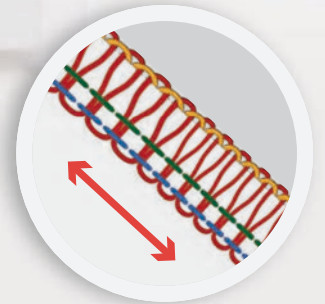

Experience the joy of creating

NECCHI

NL11C

Delight you with range of features and professional results always.

12 Built-in Stitches

Features

- Color-Coded Threading Guide
- Maximum 1300 Stitches Per Minute
- Presser Foot Pressure Adjustment
- Stitch Length Adjustment
- Full Metal Frame
- Movable Upper Knife
- Waste catcher
- 12 Built-in Stitches
- Differential Feed
- Built-in Rolled Hems
- Free Arm
- LED Illumination
- Two Needle and 2-3-4 Thread Capability
- Accessory Storage

3-Thread
Narrow Edge

2-Thread
Rolled Edge

4-Thread
Overlock

3-Thread
Rolled Hem

2-Thread
Overedge, narrow

Experience the joy of creating

NECCHI

NL11C

Delight you with range of features and professional results always.

Color-Coded Threading Guide

Accessory Storage

LED Illumination

Free Arm

Waste Catcher

Two Needle and 2-3-4 Thread Capability

Differential Feed

Stitch Length Adjustment

12 stitch functions

Accessories