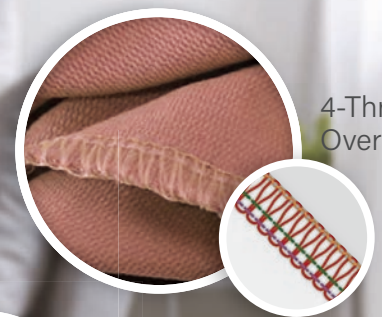

Experience the joy of creating

NECCHI

NL11C

Delight you with range of features and professional results always.

12 Built-in Stitches

Features

- Color-Coded Threading Guide
- Maximum 1300 Stitches Per Minute
- Presser Foot Pressure Adjustment
- Stitch Length Adjustment
- Full Metal Frame
- Movable Upper Knife
- Waste catcher
- 12 Built-in Stitches
- Differential Feed
- Built-in Rolled Hems
- Free Arm
- LED Illumination
- Two Needle and 2-3-4 Thread Capability
- Accessory Storage

3-Thread
Narrow Edge

2-Thread
Rolled Edge

4-Thread
Overlock

3-Thread
Rolled Hem

2-Thread
Overedge, narrow

Experience the joy of creating

NECCHI

NL11C

Stitch Length Adjustment

12 stitch functions

Accessories