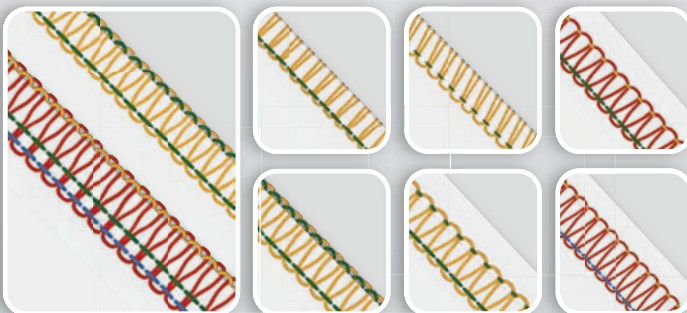

Experience the joy of creating

NECCHI

NL11C

Delight you with range of features and professional results always.

12 Built-in Stitches

Features

- Color-Coded Threading Guide
- Maximum 1300 Stitches Per Minute
- Presser Foot Pressure Adjustment
- Stitch Length Adjustment
- Full Metal Frame
- Movable Upper Knife
- Waste catcher
- 12 Built-in Stitches
- Differential Feed
- Built-in Rolled Hems
- Free Arm
- LED Illumination
- Two Needle and 2-3-4 Thread Capability
- Accessory Storage

3-Thread
Narrow Edge

2-Thread
Rolled Edge

4-Thread
Overlock

3-Thread
Rolled Hem

2-Thread
Overedge, narrow

Experience the joy of creating

NECCHI

NL11C

Delight you with range of features and professional results always.

Color-Coded Threading Guide

Accessory Storage

LED Illumination

Free Arm

Waste Catcher

Two Needle and 2-3-4 Thread Capability

Differential Feed

Stitch Length Adjustment

12 stitch functions

Accessories